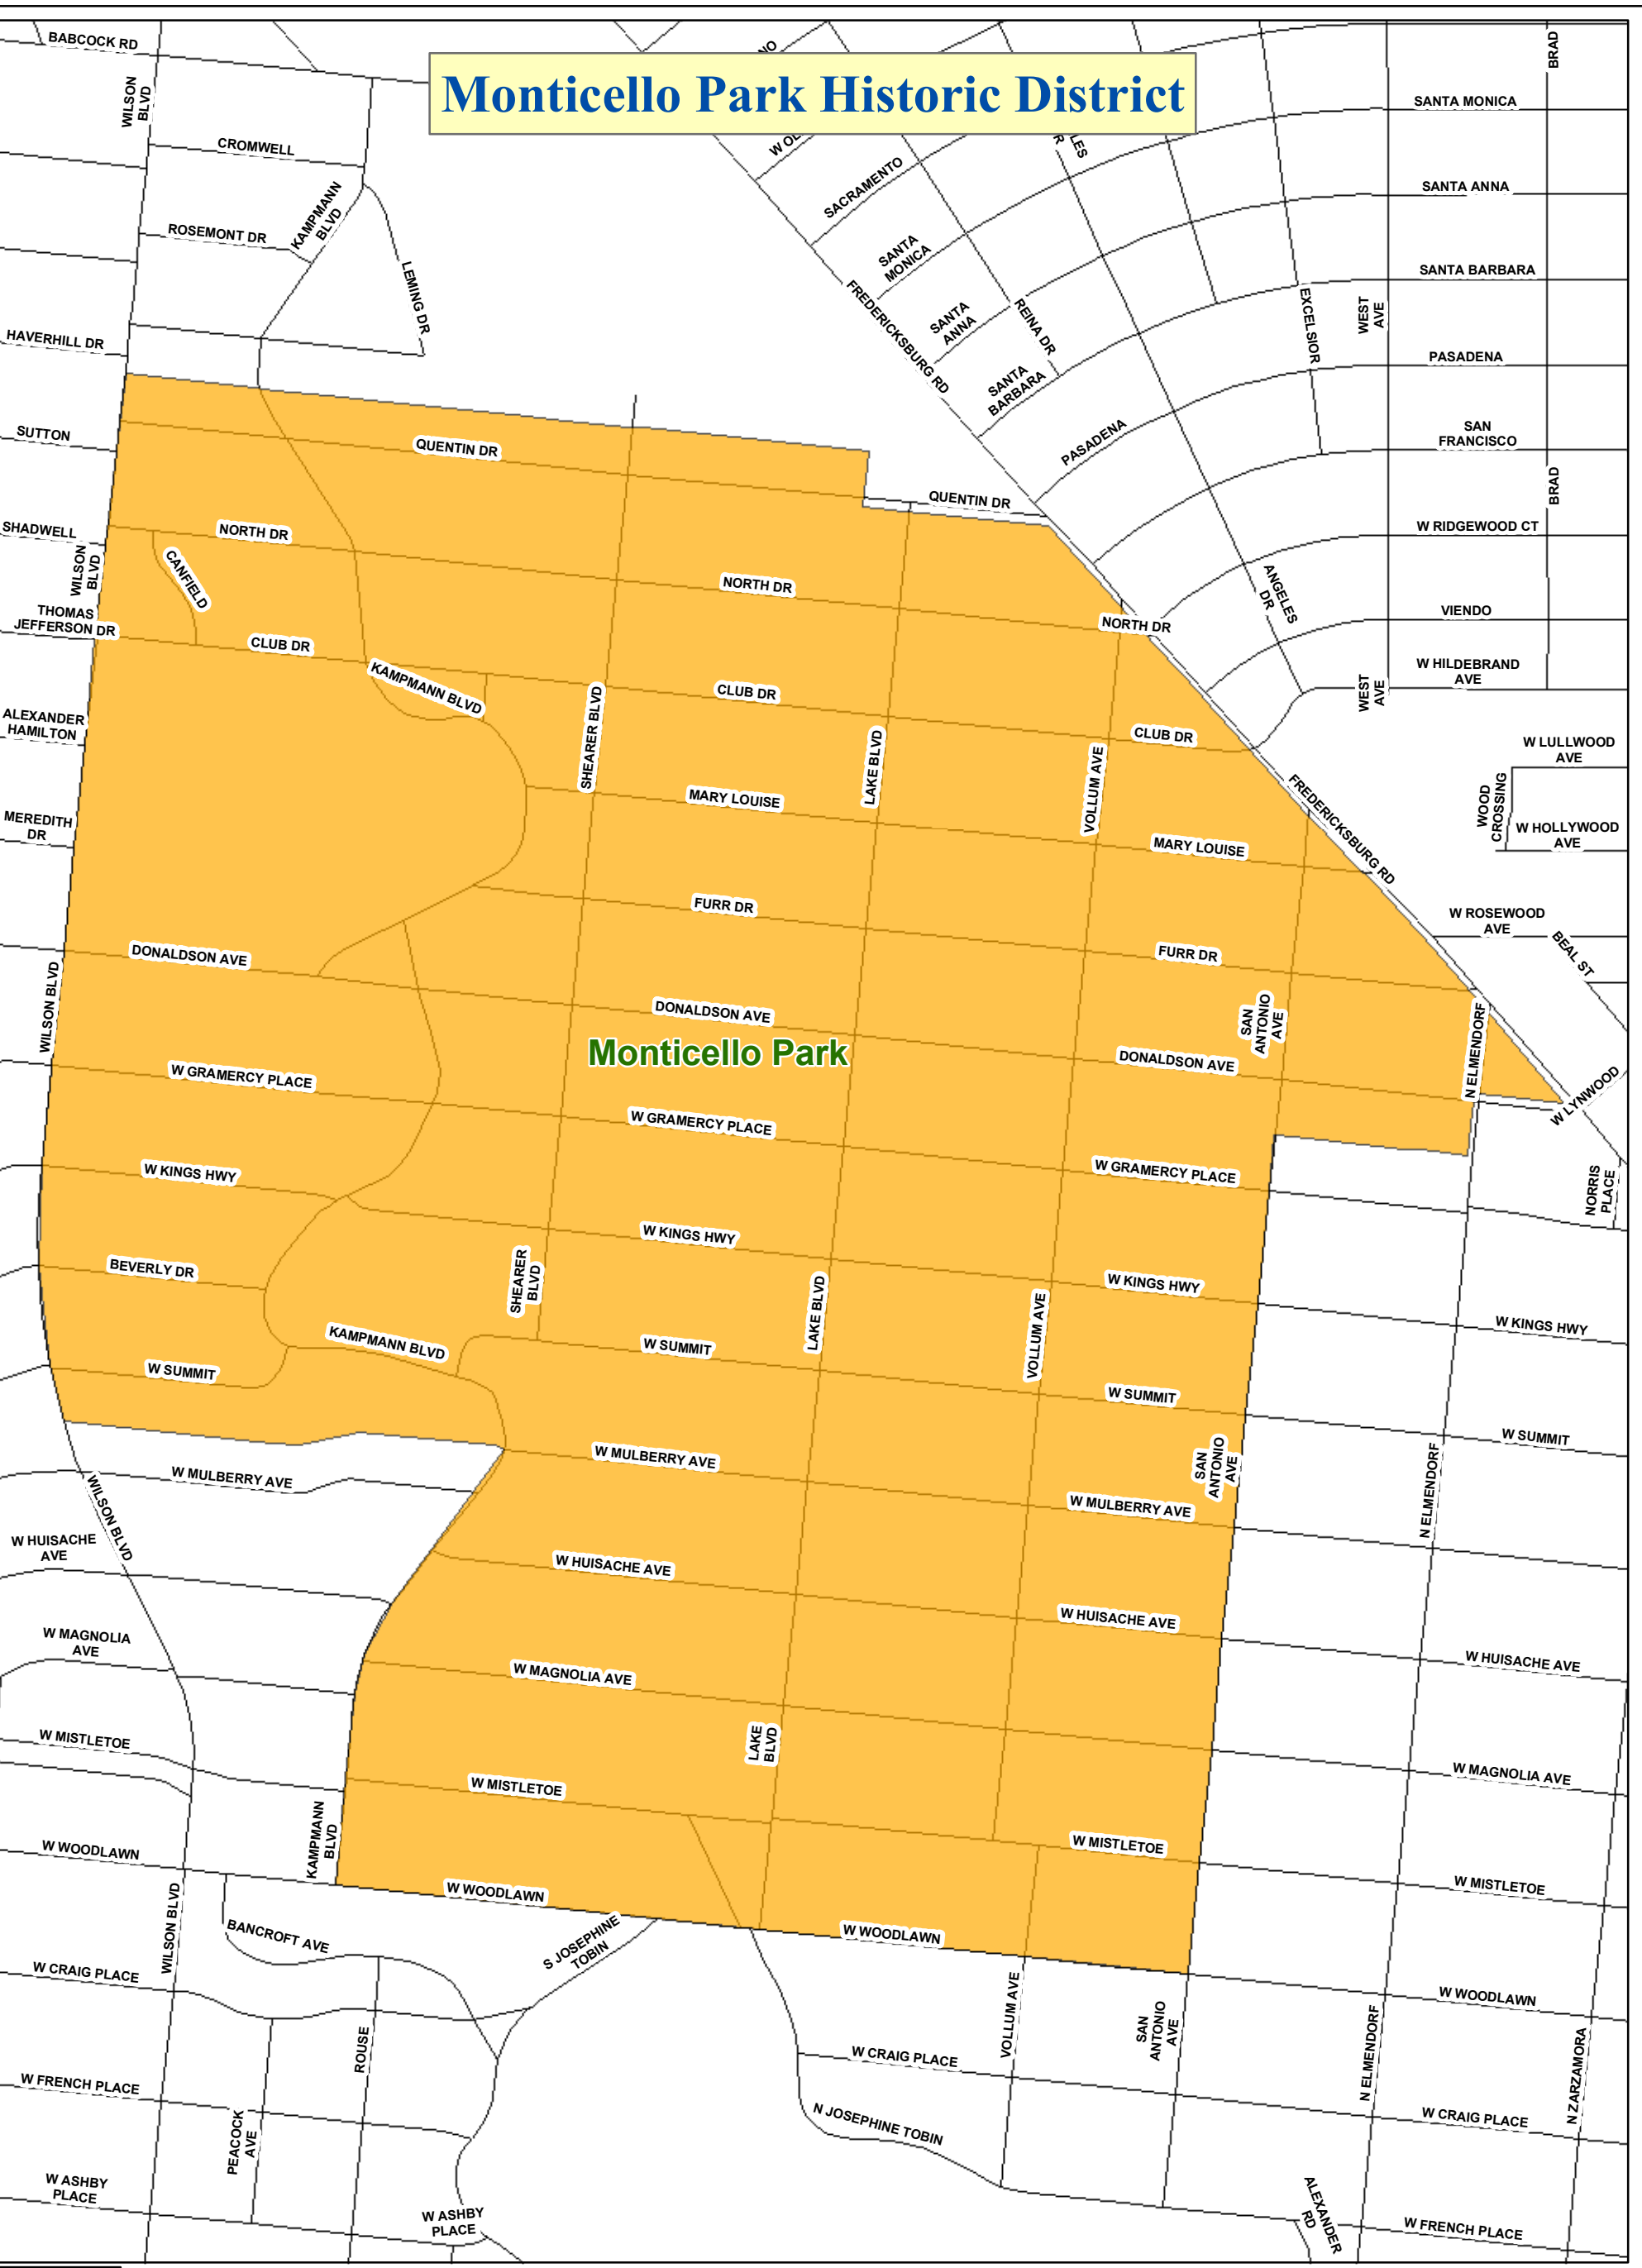

Monticello Park Historic District

Monticello Park

City of San Antonio
Historic Preservation Division

City of San Antonio
Planning and Development
Services Department
Roderick J. Sanchez, AICP, CBO
Director
Cliff Merton Development and
Business Services Center
1001 S. Alamo
San Antonio, TX 78204